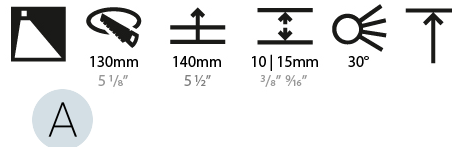

### RATINGS AND CERTIFICATIONS

Certified By: Certified for North American Standards \_\_\_\_\_  
 IP rating: IP20 \_\_\_\_\_

126mm 4 15/16"

Ø 125mm 4 15/16"

Ø 139mm 5 1/2"