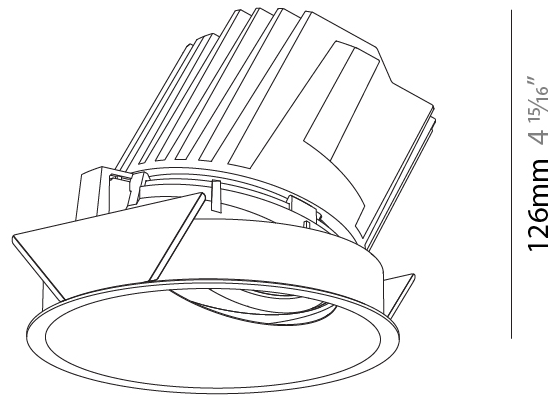

ELECTRICAL

Lamp Type: LED (Zhaga Standard) _____
Input Wattage (W): 13.2 / 16.5 _____
Total Output Wattage (W): 12 / 14 _____
Dimming: Tri-Mode (Non-Dimming and Phase Dimming (120Vac only) and 0-10V Dimming) _____
Driver Included: No _____
Driver Location: Recessed Housing _____
Driver Type: Constant Current - Universal _____
Driver Class: Class 2 _____
Housing: See components _____
Input Voltage (V): 120 - 277 _____
Constant Current (MA): 350 _____

LED

Number of LEDs: 1 _____
Color Temperature (°K): 2700 / 3000 / 3500 / 4000 _____
Max. Delivered Lumen (lm): 690 / 760 / 823 / 840 _____
Nominal Lumen (lm): 960 / 1070 / 1156 / 1180 _____
CRI: >90 CRI _____
Lamp Life (hrs): 50000 _____

OPTICAL

Reflector°: 10 _____
Adjustability: Fixed _____

RATINGS AND CERTIFICATIONS

Certified By: Certified for North American Standards _____
IP rating: IP20 _____

126mm 4 15/16"

Ø 125mm 4 15/16"

Ø 139mm 5 1/2"